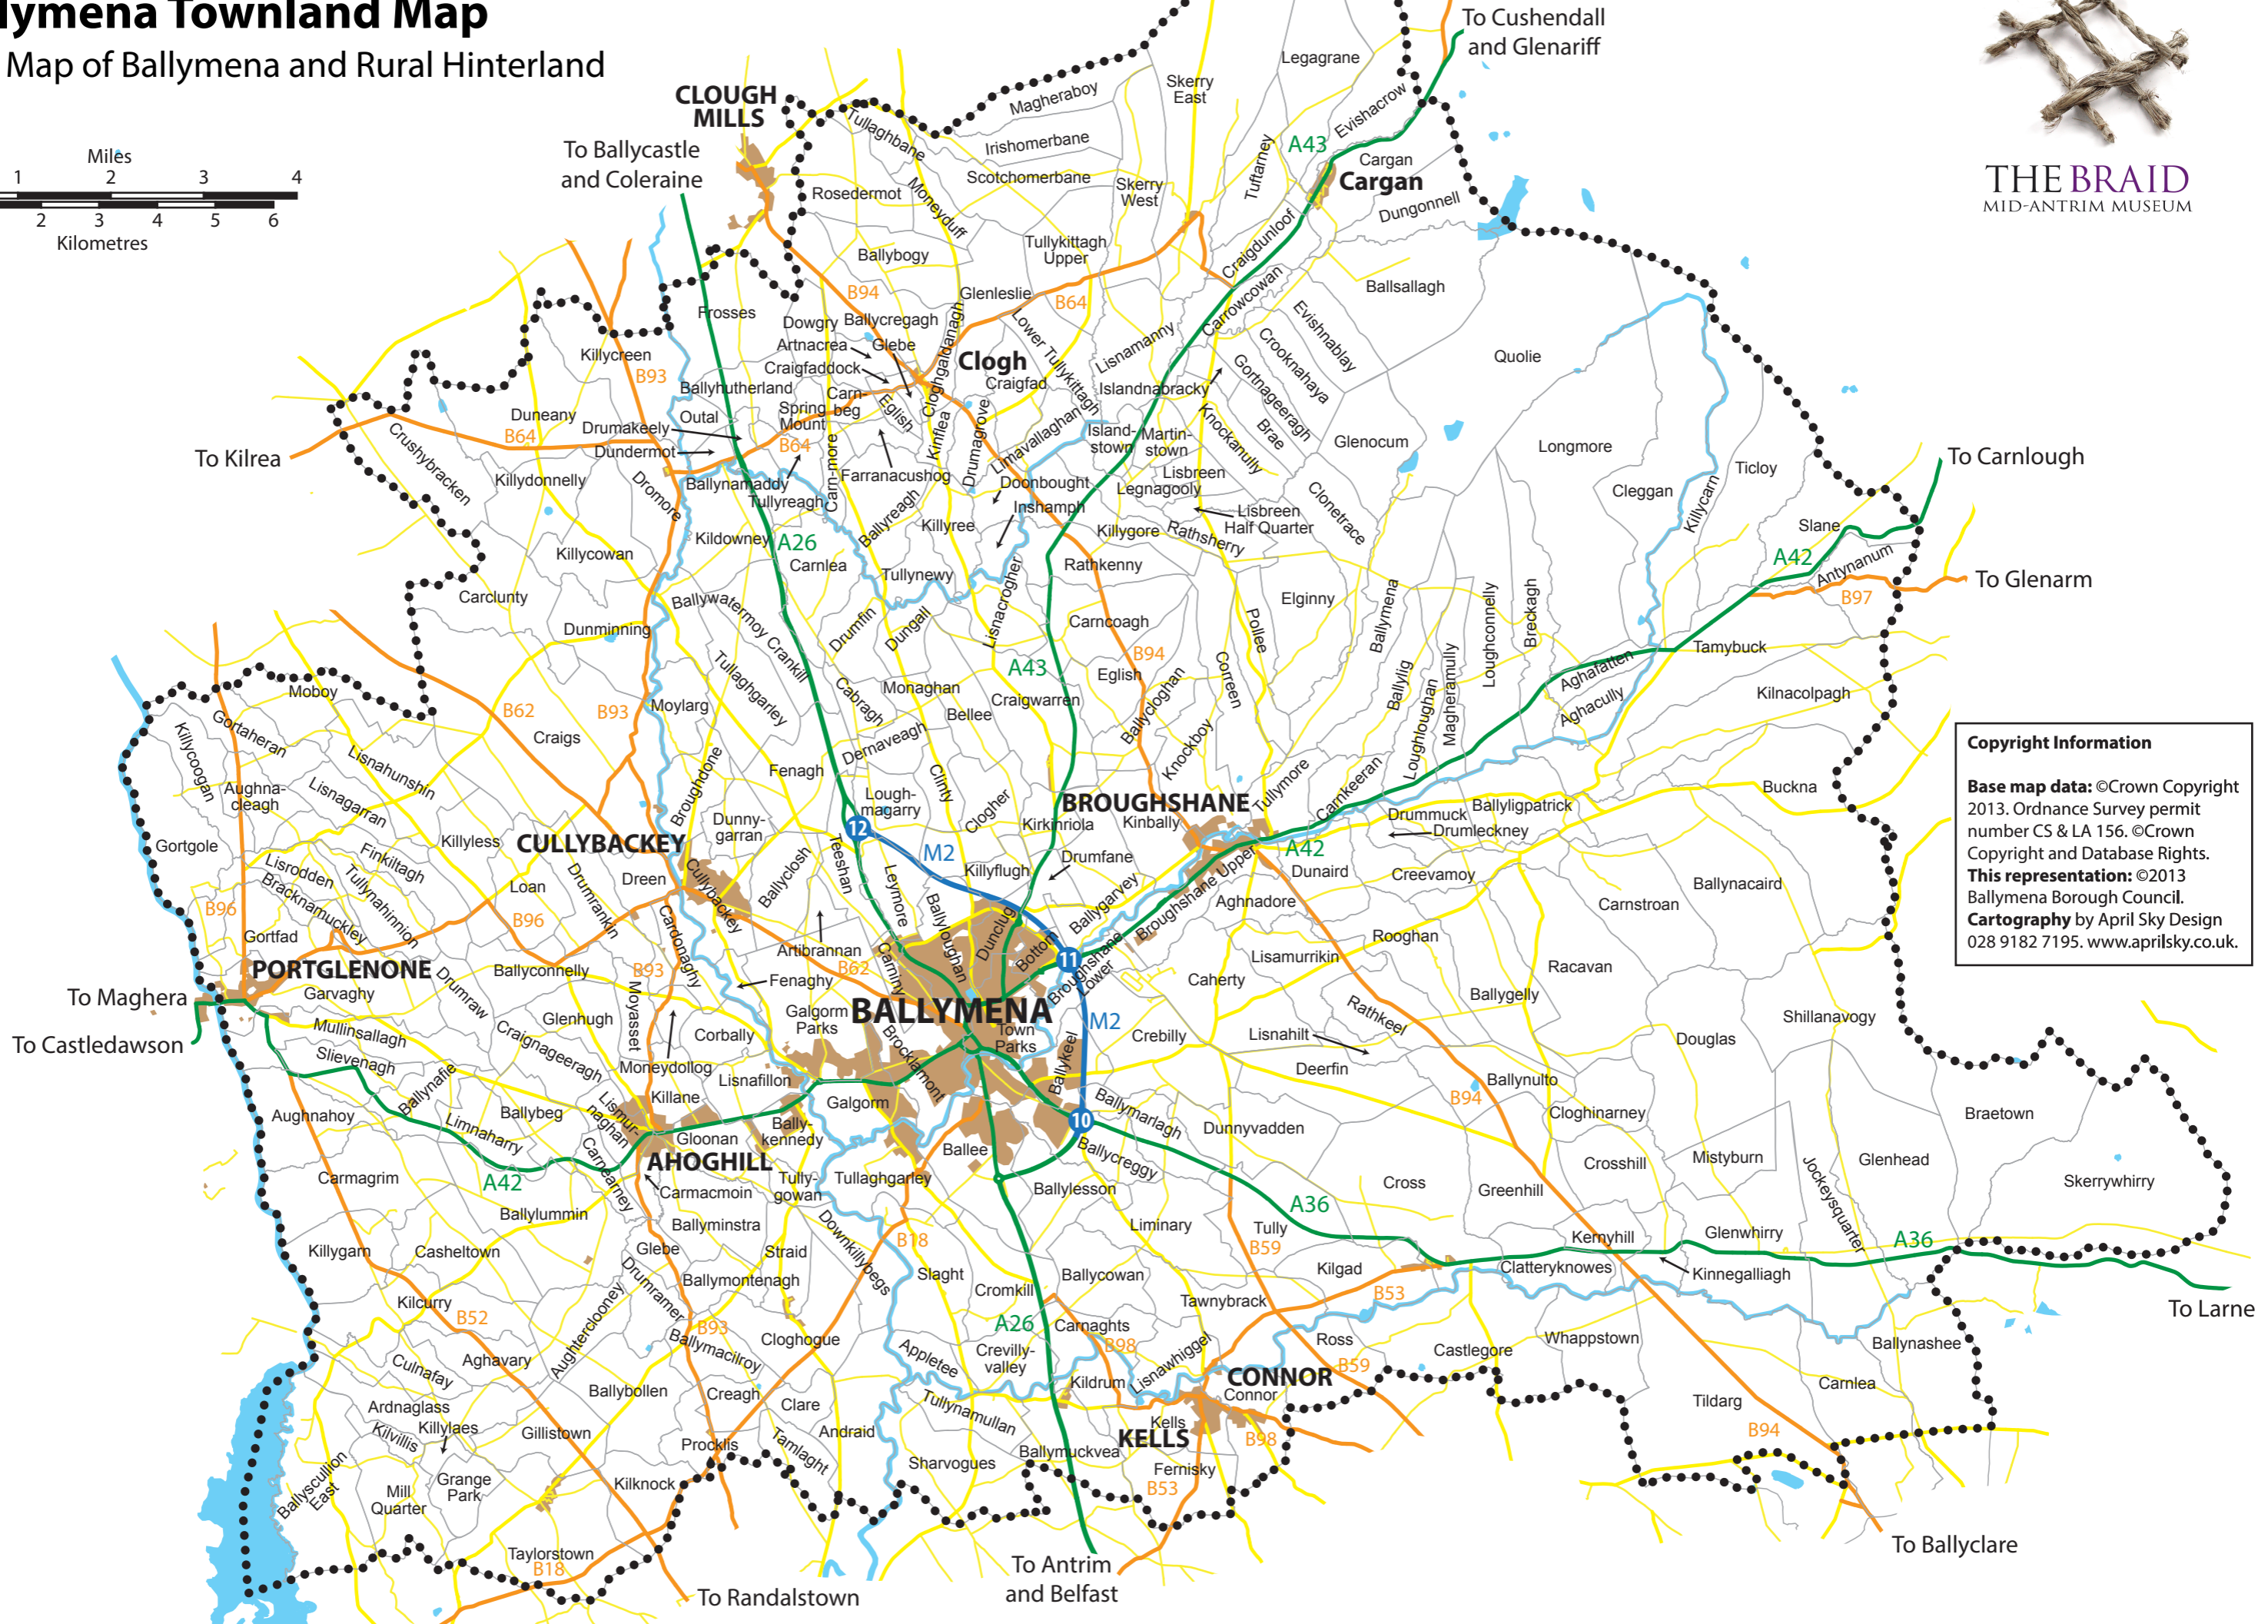

Ballymena Townland Map

Area Map of Ballymena and Rural Hinterland

THE BRAID
MID-ANTRIM MUSEUM

Copyright Information
Base map data: ©Crown Copyright 2013. Ordnance Survey permit number CS & LA 156. ©Crown Copyright and Database Rights.
This representation: ©2013 Ballymena Borough Council.
Cartography by April Sky Design 028 9182 7195. www.aprilsky.co.uk.